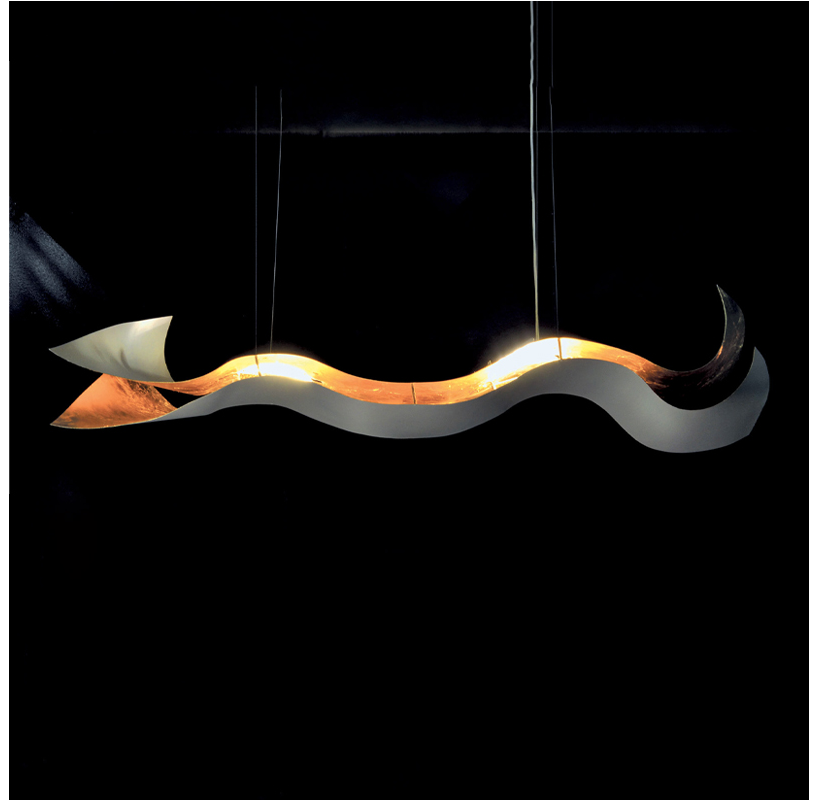

TEMPO PERSO SUSPENSION

D131229- _____

base number

1. To build a product code in our configurator select the specify button on the base model # product page
2. To build a manual product code on this datasheet choose from the options listed below in blue font and add the suffix to the base model #

GENERAL

Series: Tempo Perso

Brand: Knikerboker

Division: Design

Mounting Type: Suspension

Mounting Location: Ceiling

Subcategory: Pendant

PHYSICAL

Shape: Curves

Length (mm): 1000

Length (in): 39 ³/₈

Height (mm): 200

Height (in): 7 ⁷/₈

Light Distribution: Indirect

Fixture Finish: EWH / EBK / MAN / COF / PRD / SLF / GLF / CLF / BRL / EWS / EWG / EWC / EWR / EBS / EBG / EBC / EBC / EBB / MAS / MAD / MAC / MAB / COS / CGO / CCL / CBL / PRS / PRG / PRC / PRB

Fixture Material: Aluminum

Cable Details: 4 Steel Cables 2000mm / 78 3/4" - Silicon Cable 2000mm / 78 3/4"

ELECTRICAL

Lamp Type: LED

Total Output Wattage (W): 20

Dimming: Tri-Mode (Non-Dimming and Phase Dimming (120Vac only) and 0-10V Dimming)

Driver Included: Yes

Driver Location: Integrated

Driver Type: Constant Current - Universal

Driver Class: Class 2

Input Voltage (V): 120 - 277

Constant Current (MA): 250

Upon Request: 0-10Vdc dimming / Phase dimming @120Vac / 277Vac

LED

Number of LEDs: 2

Color Temperature (°K): 3000

Max. Delivered Lumen (lm): 2200

CRI: >85 CRI

Lamp Life (hrs): 50000

OPTICAL

RATINGS AND CERTIFICATIONS

Certified By: CSA Certified to UL and CSA Standards

IP rating: IP20